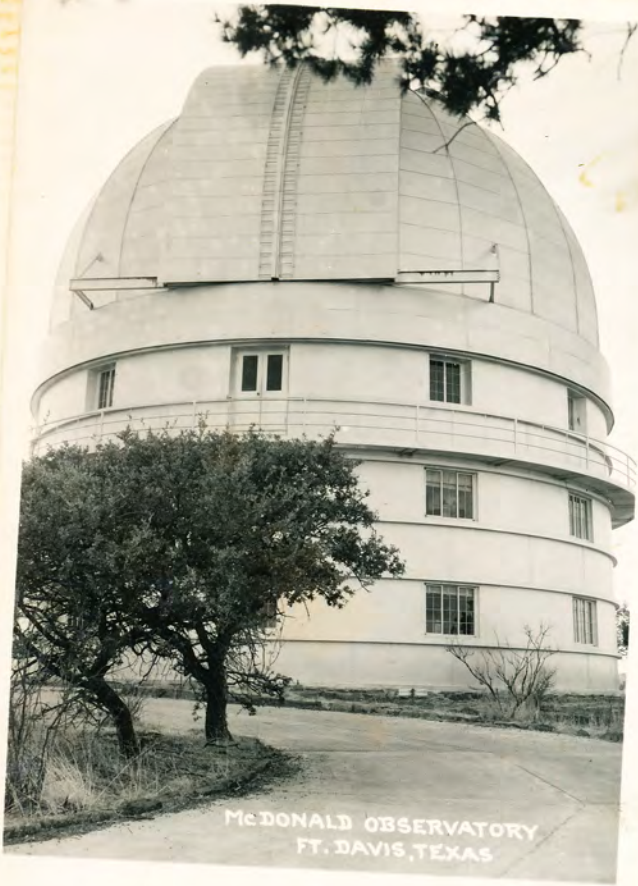

McDONALD OBSERVATORY
FT. DAVIS, TEXAS

Easter Greetings

To Sunday School Class
1954-55

"HIGHLAND MOTEL"

Alpine's Newest and Finest
Alpine, Texas

U.S. 90-67

AAA
Approved.

ROADSIDE PARK
BETWEEN FORT DAVIS AND ALPINE TEXAS